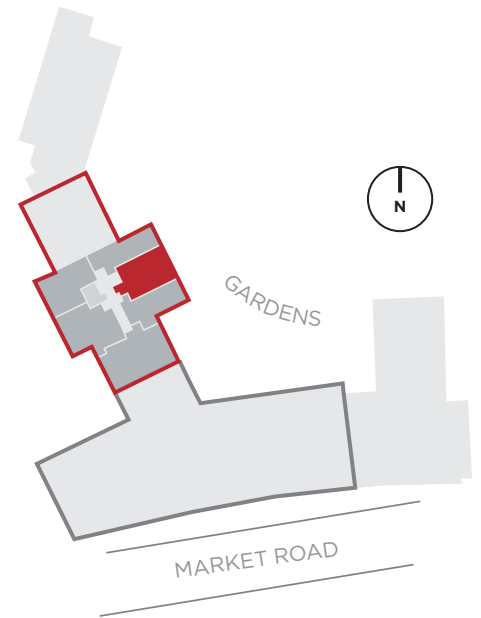

APARTMENT 119

2 BEDROOM DUPLEX APARTMENT
FIFTH & SIXTH FLOORS
BLOCK B

GROSS INTERNAL AREA: 85.3 SQ/M 918 SQ/FT	
ROOM	METRES
LIVING/DINER	4.50 × 3.39
KITCHEN	2.70 × 2.40
BEDROOM 1	4.46 × 2.86
BEDROOM 2	4.10 × 2.84

WHILST EVERY CARE HAS BEEN TAKEN TO ENSURE ACCURACY, THE FLOOR PLANS AND MEASUREMENTS CONTAINED IN THIS LITERATURE DO NOT FORM PART OF OR CONSTITUTE A REPRESENTATION OR WARRANTY AND SHOULD NOT BE RELIED UPON.