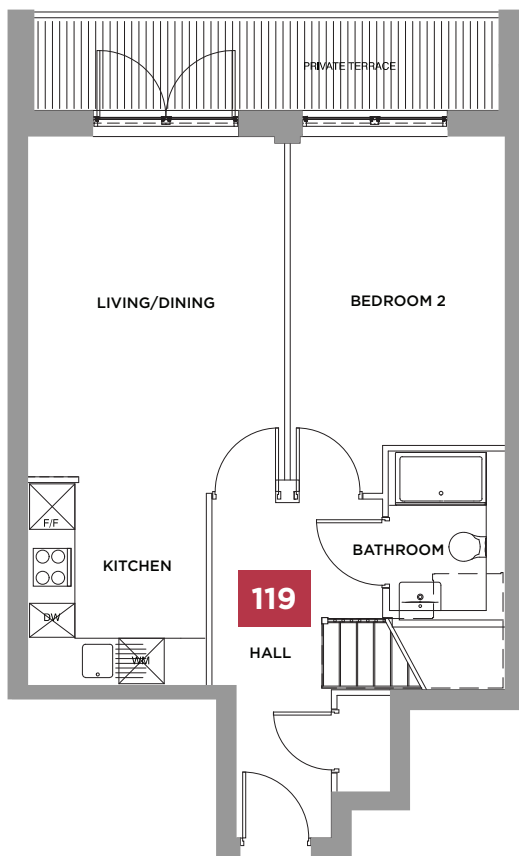

APARTMENT 119

2 BEDROOM DUPLEX APARTMENT
FIFTH & SIXTH FLOORS
BLOCK B

GROSS INTERNAL AREA: 85.3 SQ/M 918 SQ/FT	
ROOM	METRES
LIVING/DINER	4.50 × 3.39
KITCHEN	2.70 × 2.40
BEDROOM 1	4.46 × 2.86
BEDROOM 2	4.10 × 2.84

WHILST EVERY CARE HAS BEEN TAKEN TO ENSURE ACCURACY, THE FLOOR PLANS AND MEASUREMENTS CONTAINED IN THIS LITERATURE DO NOT FORM PART OF OR CONSTITUTE A REPRESENTATION OR WARRANTY AND SHOULD NOT BE RELIED UPON.