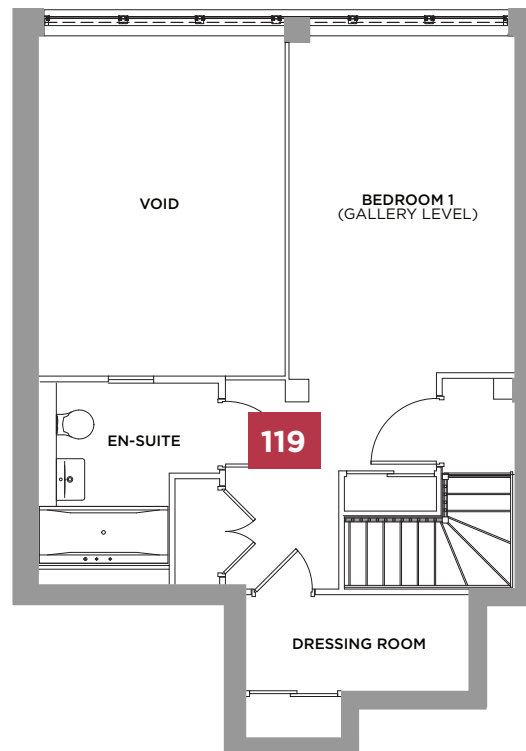

APARTMENT 119

2 BEDROOM DUPLEX APARTMENT
FIFTH & SIXTH FLOORS
BLOCK B

GROSS INTERNAL AREA: 85.3 SQ/M 918 SQ/FT	
ROOM	METRES
LIVING/DINER	4.50 × 3.39
KITCHEN	2.70 × 2.40
BEDROOM 1	4.46 × 2.86
BEDROOM 2	4.10 × 2.84

WHILST EVERY CARE HAS BEEN TAKEN TO ENSURE ACCURACY, THE FLOOR PLANS AND MEASUREMENTS CONTAINED IN THIS LITERATURE DO NOT FORM PART OF OR CONSTITUTE A REPRESENTATION OR WARRANTY AND SHOULD NOT BE RELIED UPON.