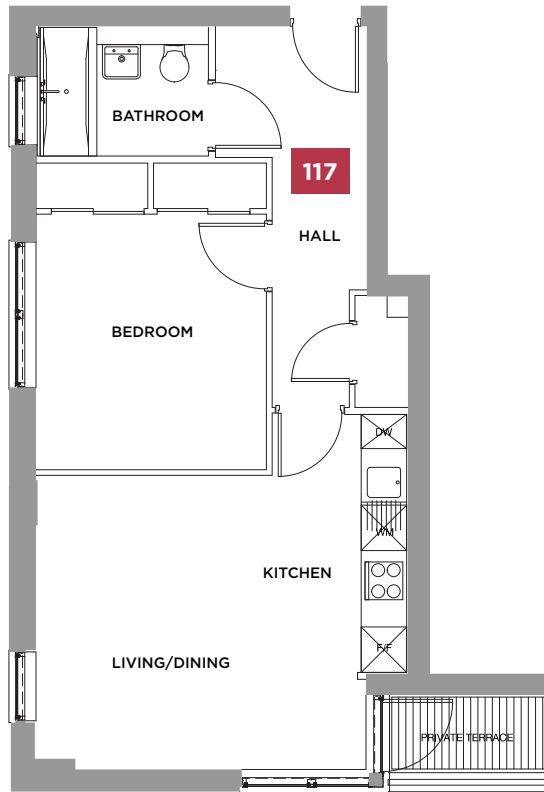

APARTMENT 117

1 BEDROOM APARTMENT
FOURTH FLOOR
BLOCK B

GROSS INTERNAL AREA: 45.7 SQ/M 492 SQ/FT	
ROOM	METRES
LIVING/KITCHEN/ DINER	4.90 × 3.83
BEDROOM	4.05 × 3.10

WHILST EVERY CARE HAS BEEN TAKEN TO ENSURE ACCURACY, THE FLOOR PLANS AND MEASUREMENTS CONTAINED IN THIS LITERATURE DO NOT FORM PART OF OR CONSTITUTE A REPRESENTATION OR WARRANTY AND SHOULD NOT BE RELIED UPON.