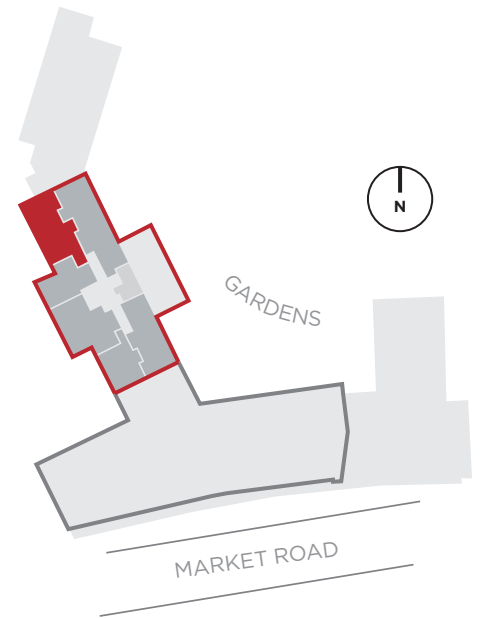

APARTMENT 84

1 BEDROOM APARTMENT
UPPER GROUND FLOOR
BLOCK B

GROSS INTERNAL AREA: 73.5 SQ/M 791 SQ/FT	
ROOM	METRES
LIVING/DINER	4.60 × 4.09
KITCHEN	3.18 × 1.85
BEDROOM 1	4.90 × 3.70
BEDROOM 2	3.94 × 2.87

WHILST EVERY CARE HAS BEEN TAKEN TO ENSURE ACCURACY, THE FLOOR PLANS AND MEASUREMENTS CONTAINED IN THIS LITERATURE DO NOT FORM PART OF OR CONSTITUTE A REPRESENTATION OR WARRANTY AND SHOULD NOT BE RELIED UPON.