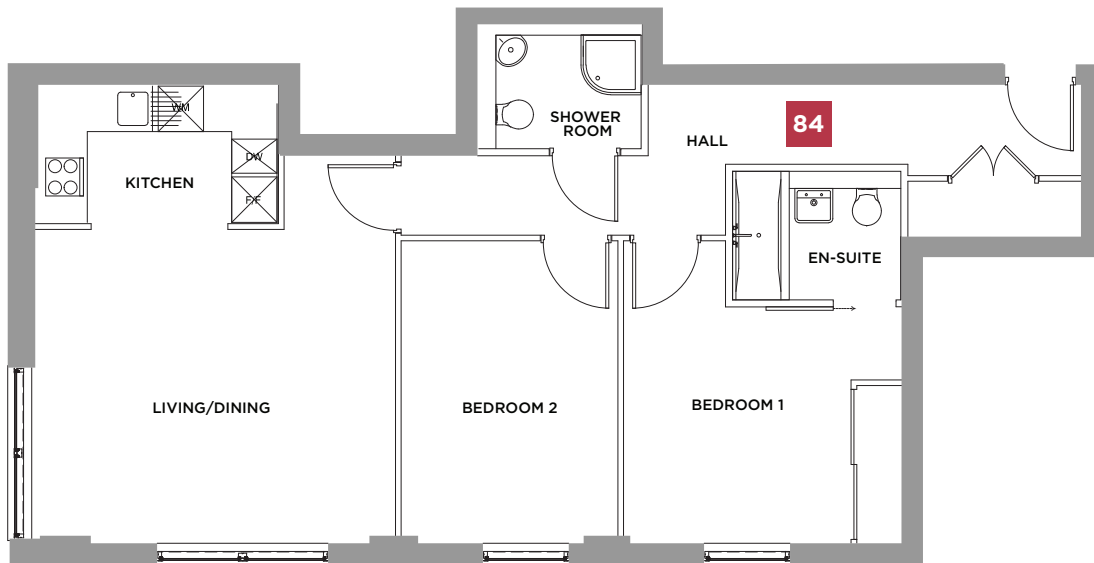

APARTMENT 84

1 BEDROOM APARTMENT
UPPER GROUND FLOOR
BLOCK B

GROSS INTERNAL AREA: 73.5 SQ/M 791 SQ/FT	
ROOM	METRES
LIVING/DINER	4.60 × 4.09
KITCHEN	3.18 × 1.85
BEDROOM 1	4.90 × 3.70
BEDROOM 2	3.94 × 2.87

WHILST EVERY CARE HAS BEEN TAKEN TO ENSURE ACCURACY, THE FLOOR PLANS AND MEASUREMENTS CONTAINED IN THIS LITERATURE DO NOT FORM PART OF OR CONSTITUTE A REPRESENTATION OR WARRANTY AND SHOULD NOT BE RELIED UPON.