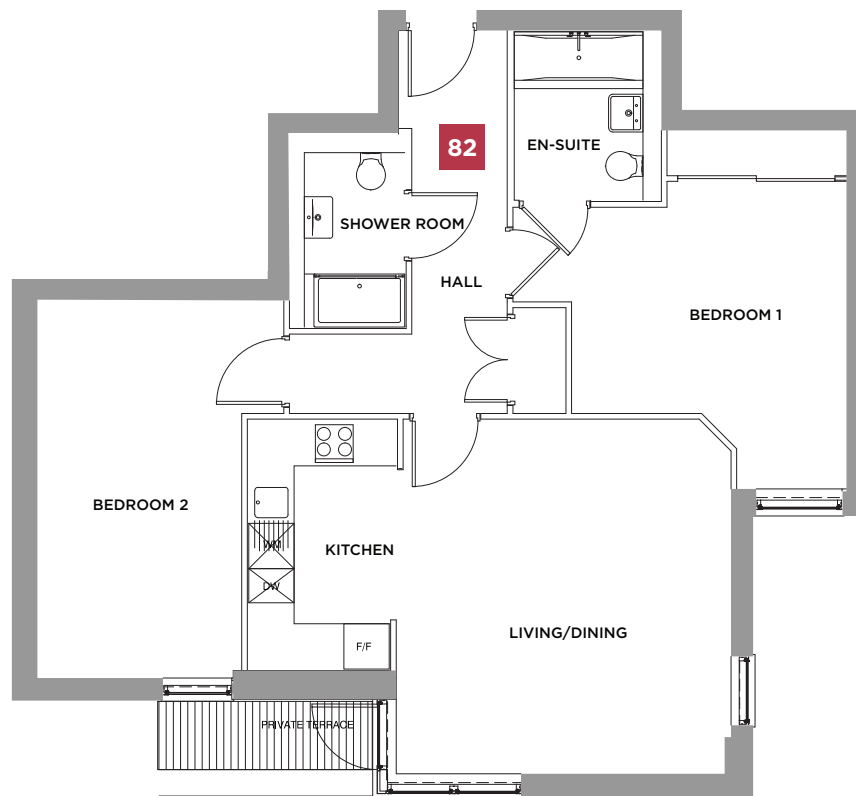

# APARTMENT 82

2 BEDROOM APARTMENT  
UPPER GROUND FLOOR  
BLOCK B

GROSS INTERNAL AREA: 76.2 SQ/M 820 SQ/FT	
ROOM	METRES
LIVING/DINER	4.63 × 4.28
KITCHEN	3.33 × 2.04
BEDROOM 1	4.60 × 4.10
BEDROOM 2	3.30 × 2.70

WHILST EVERY CARE HAS BEEN TAKEN TO ENSURE ACCURACY, THE FLOOR PLANS AND MEASUREMENTS CONTAINED IN THIS LITERATURE DO NOT FORM PART OF OR CONSTITUTE A REPRESENTATION OR WARRANTY AND SHOULD NOT BE RELIED UPON.