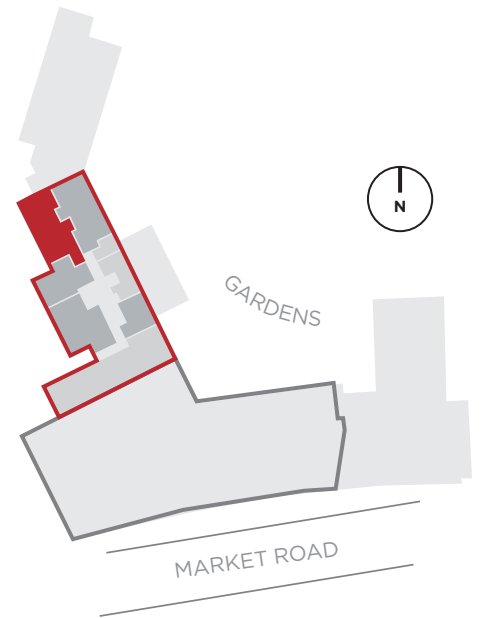

APARTMENT 78

2 BEDROOM APARTMENT
LOWER GROUND FLOOR
BLOCK B

GROSS INTERNAL AREA: 73.6 SQ/M 792 SQ/FT	
ROOM	METRES
LIVING/DINER	4.60 × 4.00
KITCHEN	3.18 × 1.89
BEDROOM 1	3.68 × 4.90
BEDROOM 2	3.94 × 2.87

WHILST EVERY CARE HAS BEEN TAKEN TO ENSURE ACCURACY, THE FLOOR PLANS AND MEASUREMENTS CONTAINED IN THIS LITERATURE DO NOT FORM PART OF OR CONSTITUTE A REPRESENTATION OR WARRANTY AND SHOULD NOT BE RELIED UPON.