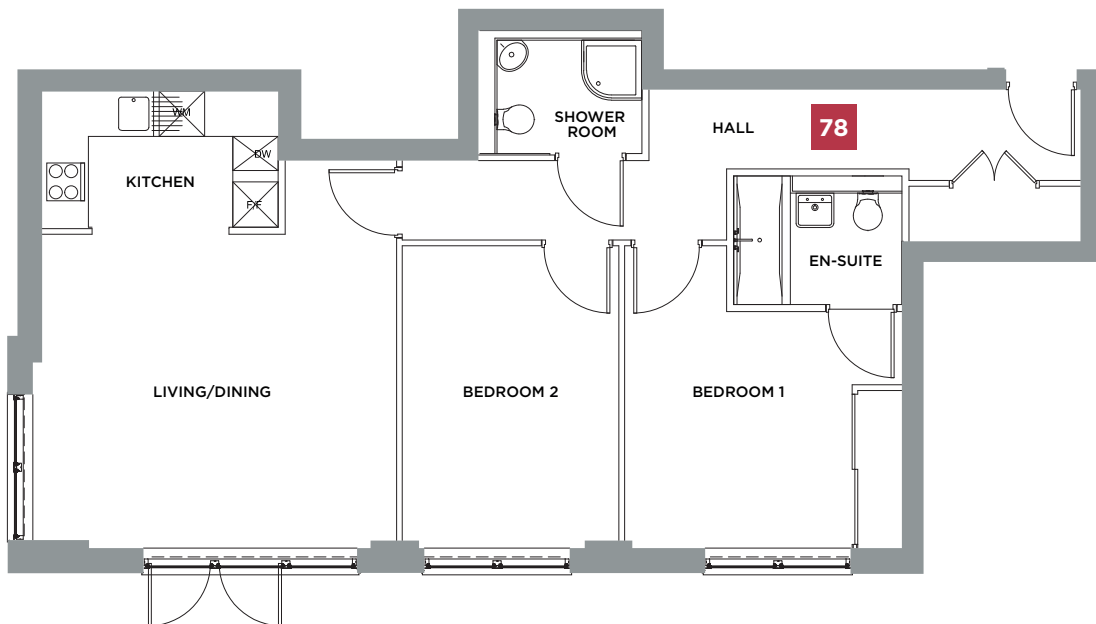

APARTMENT 78

2 BEDROOM APARTMENT
LOWER GROUND FLOOR
BLOCK B

GROSS INTERNAL AREA: 73.6 SQ/M 792 SQ/FT	
ROOM	METRES
LIVING/DINER	4.60 × 4.00
KITCHEN	3.18 × 1.89
BEDROOM 1	3.68 × 4.90
BEDROOM 2	3.94 × 2.87

WHILST EVERY CARE HAS BEEN TAKEN TO ENSURE ACCURACY, THE FLOOR PLANS AND MEASUREMENTS CONTAINED IN THIS LITERATURE DO NOT FORM PART OF OR CONSTITUTE A REPRESENTATION OR WARRANTY AND SHOULD NOT BE RELIED UPON.