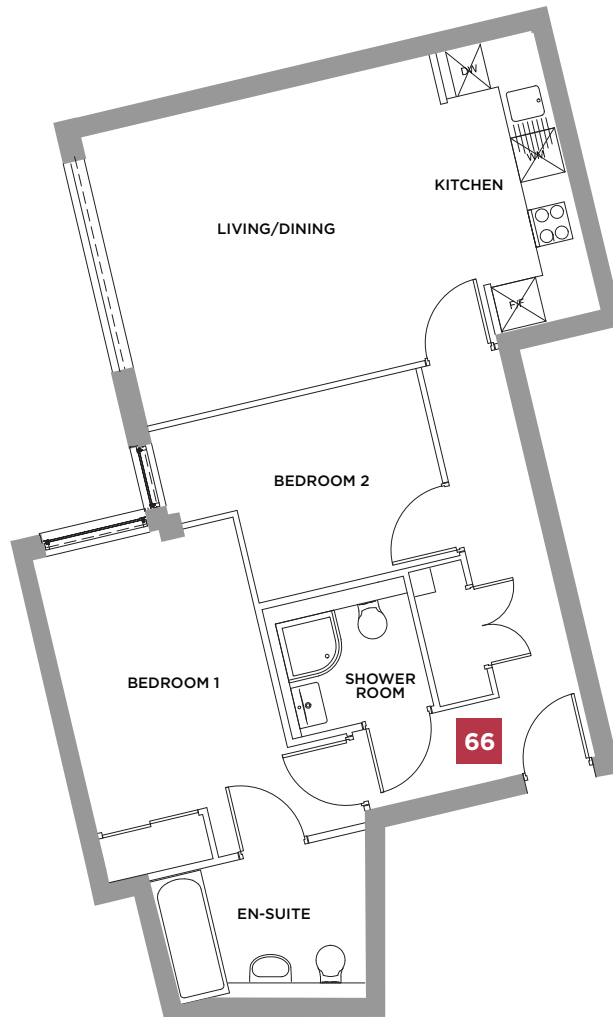

# APARTMENT 66

2 BEDROOM APARTMENT  
FOURTH FLOOR  
BLOCK C

GROSS INTERNAL AREA:	
64.5 SQ/M	694 SQ/FT
ROOM	METRES
LIVING/DINER	4.80 × 3.96
KITCHEN	3.86 × 1.38
BEDROOM 1	4.37 × 2.78
BEDROOM 2	2.76 × 2.57

WHILST EVERY CARE HAS BEEN TAKEN TO ENSURE ACCURACY, THE FLOOR PLANS AND MEASUREMENTS CONTAINED IN THIS LITERATURE DO NOT FORM PART OF OR CONSTITUTE A REPRESENTATION OR WARRANTY AND SHOULD NOT BE RELIED UPON.