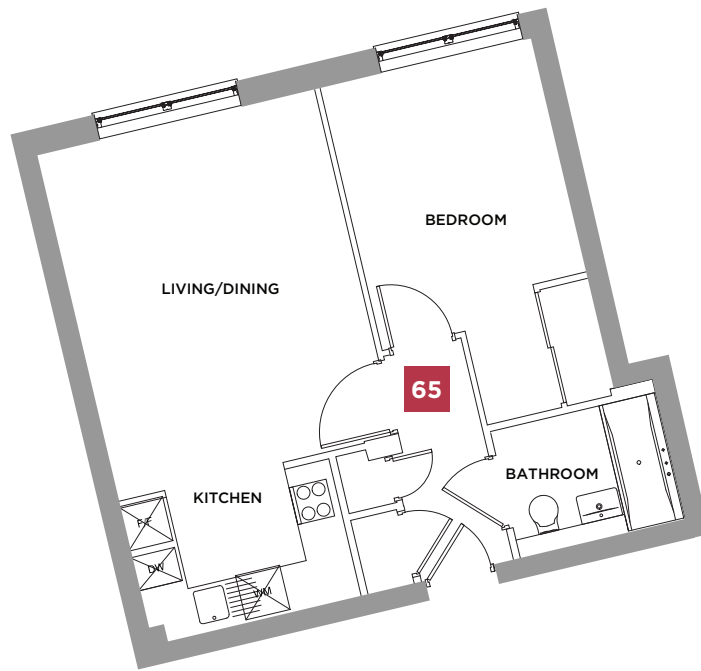

# APARTMENT 65

1 BEDROOM APARTMENT  
FOURTH FLOOR  
BLOCK C

GROSS INTERNAL AREA:	
45.6 SQ/M 491 SQ/FT	
ROOM	METRES
LIVING/DINER	4.80 × 3.81
KITCHEN	2.84 × 1.87
BEDROOM 1	4.85 × 2.91

WHILST EVERY CARE HAS BEEN TAKEN TO ENSURE ACCURACY, THE FLOOR PLANS AND MEASUREMENTS CONTAINED IN THIS LITERATURE DO NOT FORM PART OF OR CONSTITUTE A REPRESENTATION OR WARRANTY AND SHOULD NOT BE RELIED UPON.