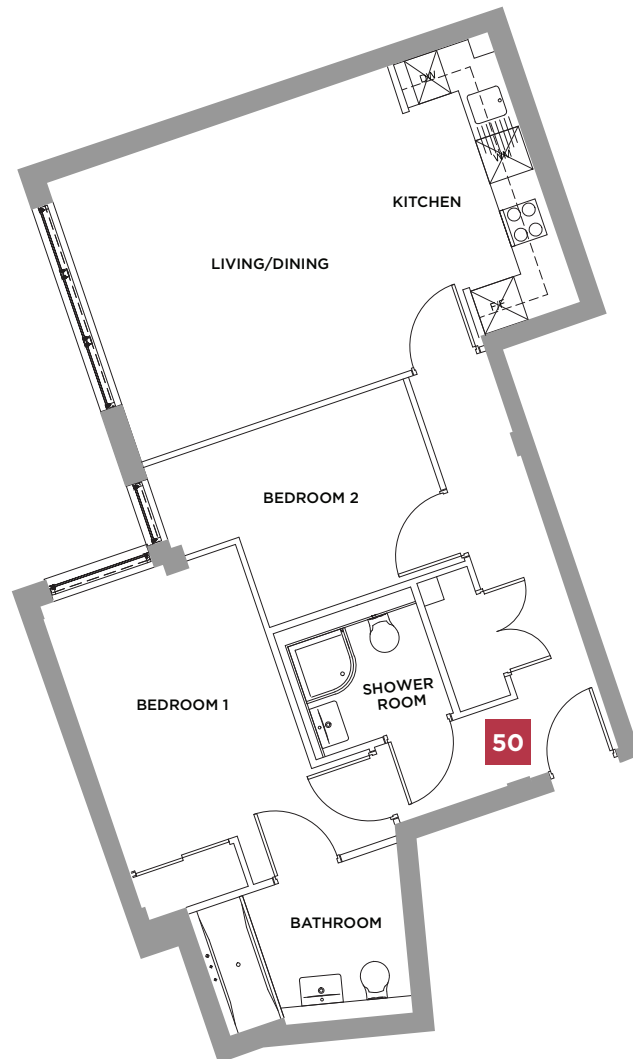

APARTMENT 50

2 BEDROOM APARTMENT
THIRD FLOOR
BLOCK C

GROSS INTERNAL AREA:	
64.5 SQ/M 694 SQ/FT	
ROOM	METRES
LIVING/DINER	4.80 × 3.96
KITCHEN	3.86 × 1.38
BEDROOM 1	4.37 × 2.78
BEDROOM 2	2.76 × 2.57

WHILST EVERY CARE HAS BEEN TAKEN TO ENSURE ACCURACY, THE FLOOR PLANS AND MEASUREMENTS CONTAINED IN THIS LITERATURE DO NOT FORM PART OF OR CONSTITUTE A REPRESENTATION OR WARRANTY AND SHOULD NOT BE RELIED UPON.