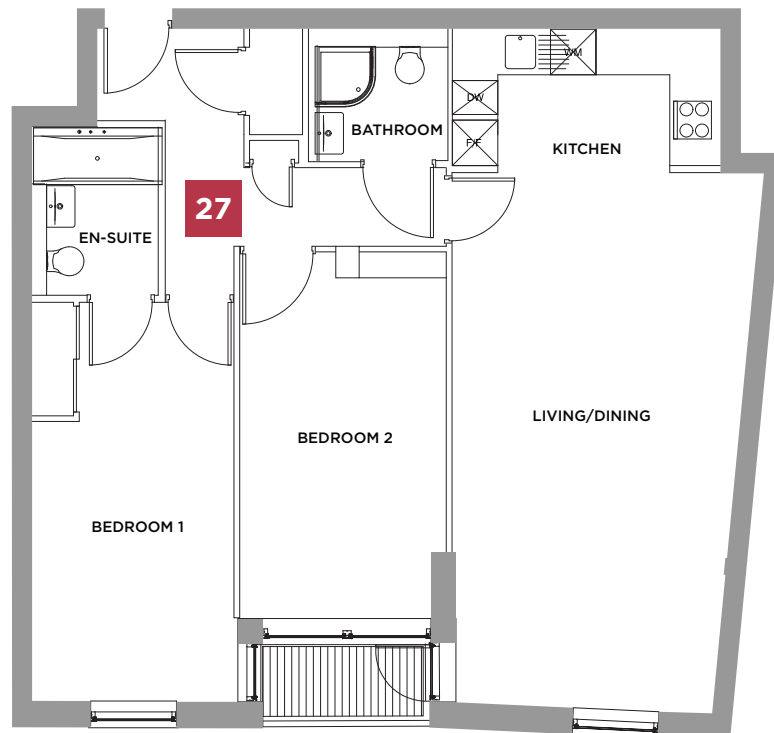

# APARTMENT 27

2 BEDROOM APARTMENT  
SECOND FLOOR  
BLOCK C

GROSS INTERNAL AREA: 78.9 SQ/M 849 SQ/FT	
ROOM	METRES
LIVING/DINER	7.12 × 4.02
KITCHEN	4.02 × 1.88
BEDROOM 1	5.29 × 2.82
BEDROOM 2	4.79 × 2.71

WHILST EVERY CARE HAS BEEN TAKEN TO ENSURE ACCURACY, THE FLOOR PLANS AND MEASUREMENTS CONTAINED IN THIS LITERATURE DO NOT FORM PART OF OR CONSTITUTE A REPRESENTATION OR WARRANTY AND SHOULD NOT BE RELIED UPON.