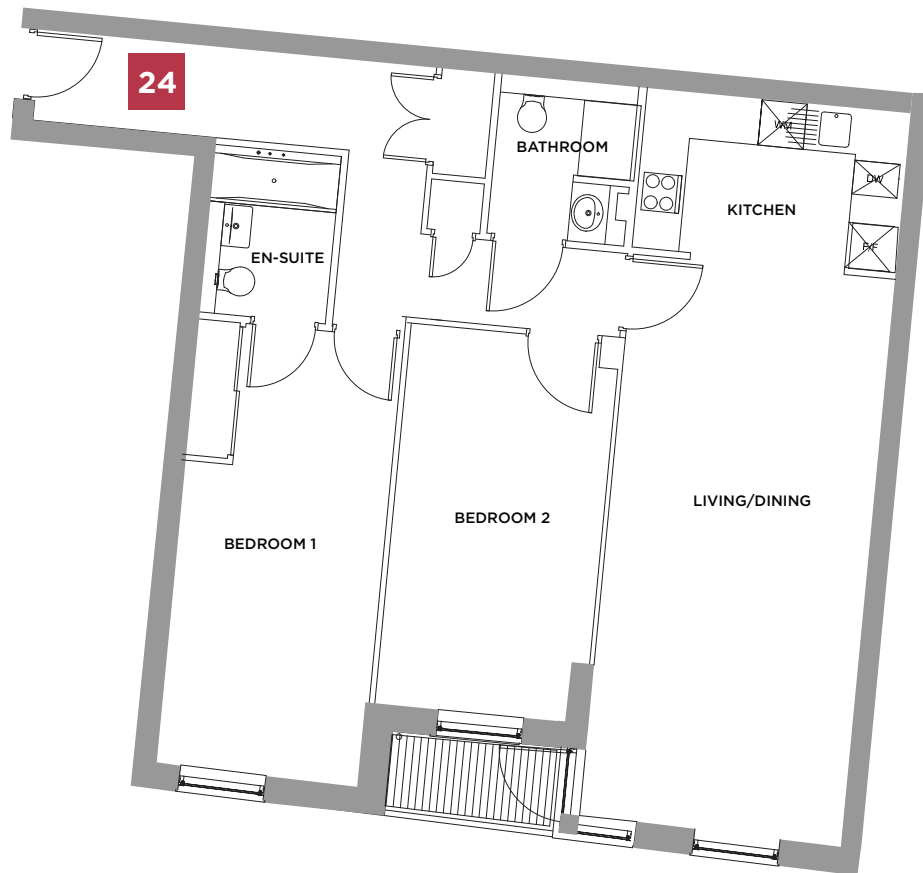

APARTMENT 24

2 BEDROOM APARTMENT
SECOND FLOOR
BLOCK C

GROSS INTERNAL AREA: 86.9 SQ/M 935 SQ/FT	
ROOM	METRES
LIVING/DINER	7.47 × 3.46
KITCHEN	3.50 × 2.23
BEDROOM 1	5.92 × 2.82
BEDROOM 2	5.01 × 2.79

WHILST EVERY CARE HAS BEEN TAKEN TO ENSURE ACCURACY, THE FLOOR PLANS AND MEASUREMENTS CONTAINED IN THIS LITERATURE DO NOT FORM PART OF OR CONSTITUTE A REPRESENTATION OR WARRANTY AND SHOULD NOT BE RELIED UPON.