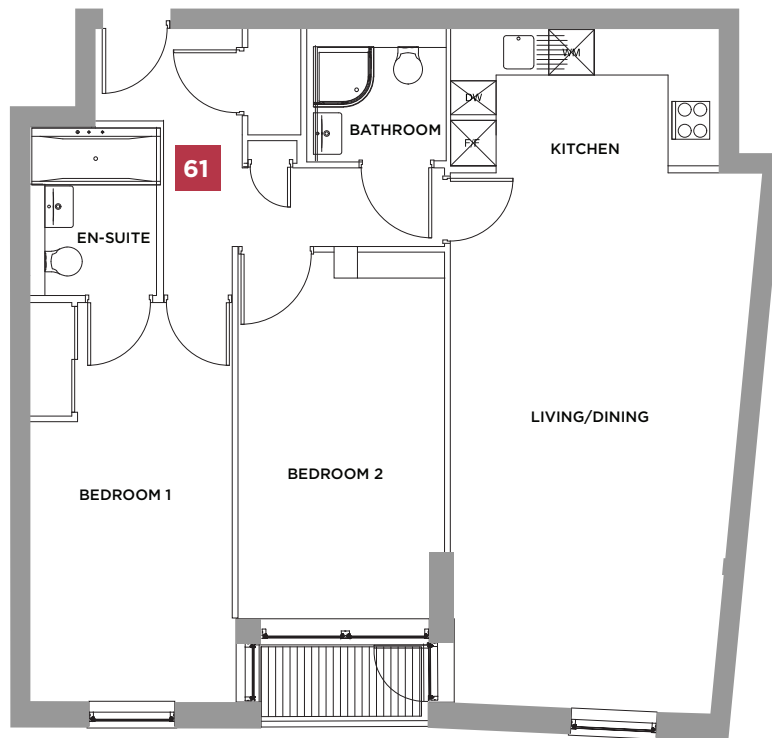

APARTMENT 61

2 BEDROOM APARTMENT
FOURTH FLOOR
BLOCK C

GROSS INTERNAL AREA: 78.9 SQ/M 849 SQ/FT	
ROOM	METRES
LIVING/DINER	7.12 x 4.02
KITCHEN	4.02 x 1.88
BEDROOM 1	5.29 x 2.82
BEDROOM 2	4.79 x 2.71

WHILST EVERY CARE HAS BEEN TAKEN TO ENSURE ACCURACY, THE FLOOR PLANS AND MEASUREMENTS CONTAINED IN THIS LITERATURE DO NOT FORM PART OF OR CONSTITUTE A REPRESENTATION OR WARRANTY AND SHOULD NOT BE RELIED UPON.