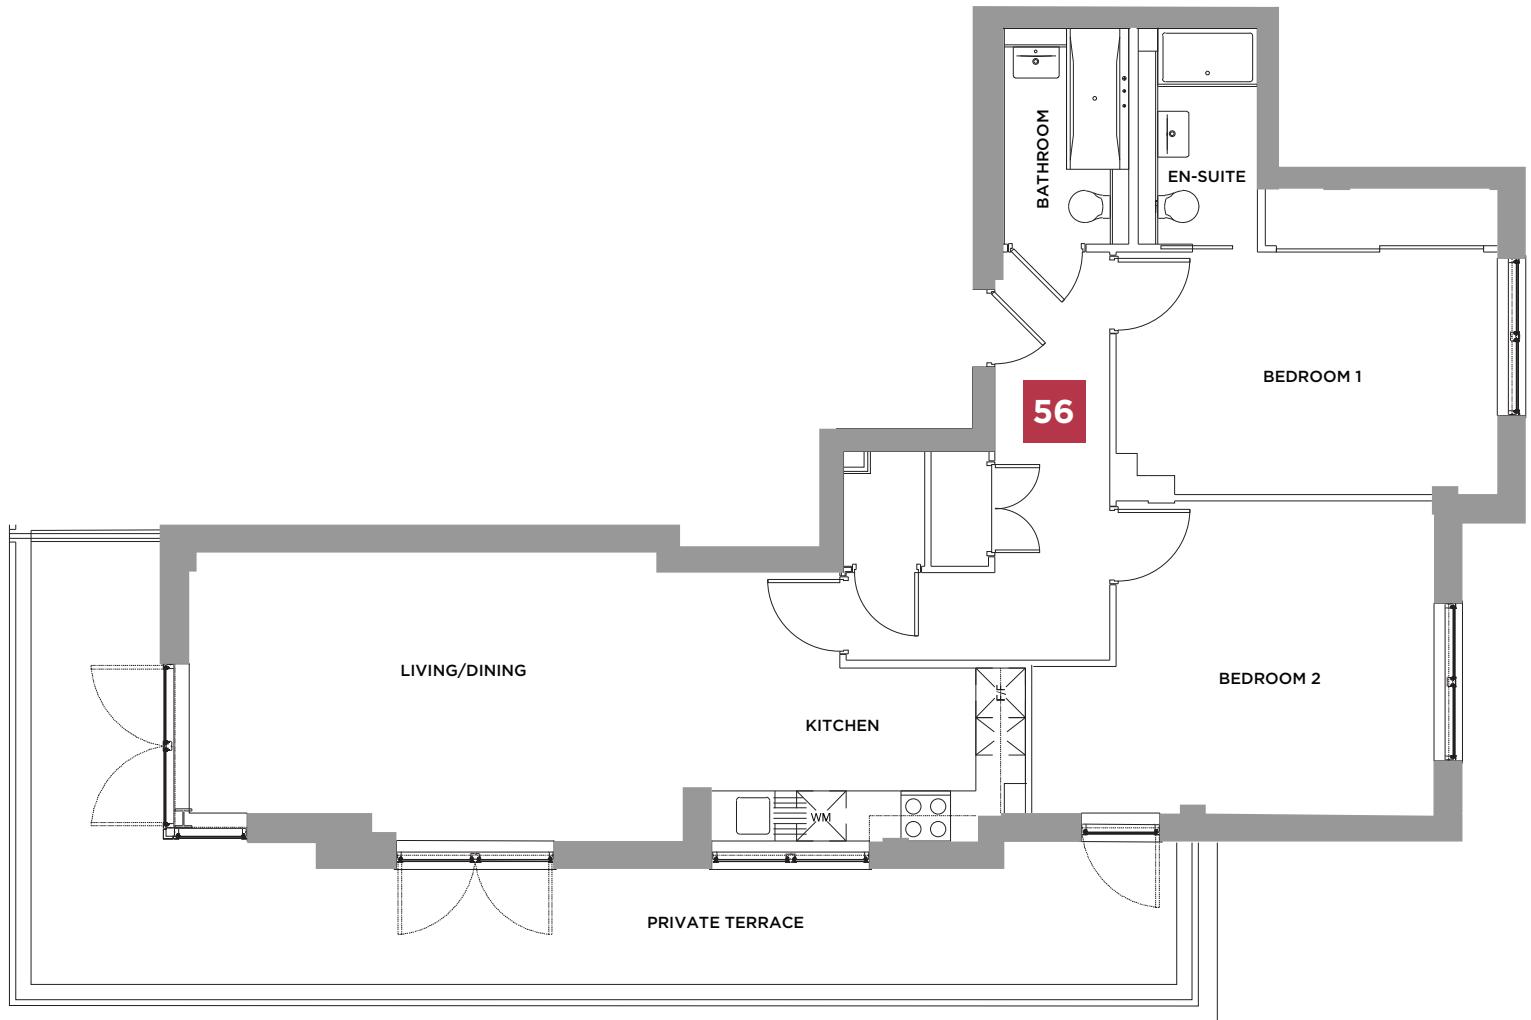

APARTMENT 56

2 BEDROOM APARTMENT
FOURTH FLOOR
BLOCK C

GROSS INTERNAL AREA:	
83.1 SQ/M 894 SQ/FT	
ROOM	METRES
LIVING/DINER/ KITCHEN	7.6 × 3.2
BEDROOM 1	4.6 × 2.9
BEDROOM 2	3.8 × 3.8

WHILST EVERY CARE HAS BEEN TAKEN TO ENSURE ACCURACY, THE FLOOR PLANS AND MEASUREMENTS CONTAINED IN THIS LITERATURE DO NOT FORM PART OF OR CONSTITUTE A REPRESENTATION OR WARRANTY AND SHOULD NOT BE RELIED UPON.