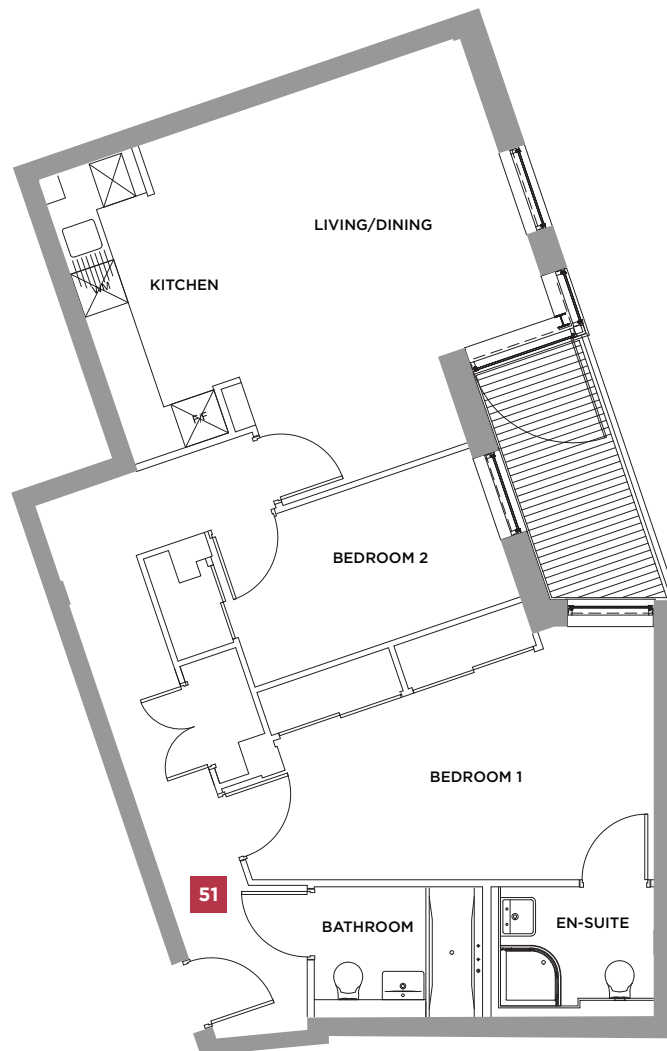

APARTMENT 51

2 BEDROOM APARTMENT
THIRD FLOOR
BLOCK C

GROSS INTERNAL AREA: 73.9 SQ/M 795 SQ/FT	
ROOM	METRES
LIVING/DINER	5.15 × 4.54
KITCHEN	2.69 × 1.38
BEDROOM 1	6.20 × 3.39
BEDROOM 2	3.74 × 2.11

WHILST EVERY CARE HAS BEEN TAKEN TO ENSURE ACCURACY, THE FLOOR PLANS AND MEASUREMENTS CONTAINED IN THIS LITERATURE DO NOT FORM PART OF OR CONSTITUTE A REPRESENTATION OR WARRANTY AND SHOULD NOT BE RELIED UPON.