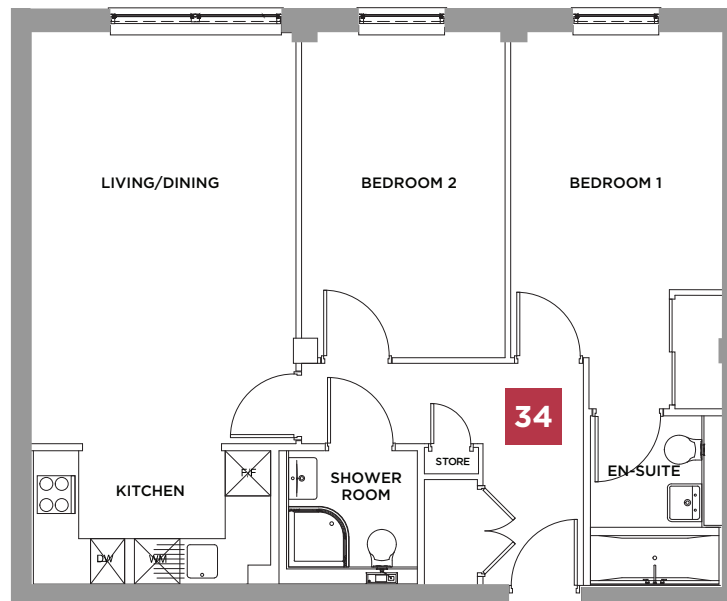

# APARTMENT 34

2 BEDROOM APARTMENT  
THIRD FLOOR  
BLOCK C

GROSS INTERNAL AREA:	
66.2 SQ/M 713 SQ/FT	
ROOM	METRES
LIVING/DINER	5.45 × 3.53
KITCHEN	3.27 × 1.84
BEDROOM 1	5.03 × 2.82
BEDROOM 2	4.31 × 2.72

WHILST EVERY CARE HAS BEEN TAKEN TO ENSURE ACCURACY, THE FLOOR PLANS AND MEASUREMENTS CONTAINED IN THIS LITERATURE DO NOT FORM PART OF OR CONSTITUTE A REPRESENTATION OR WARRANTY AND SHOULD NOT BE RELIED UPON.