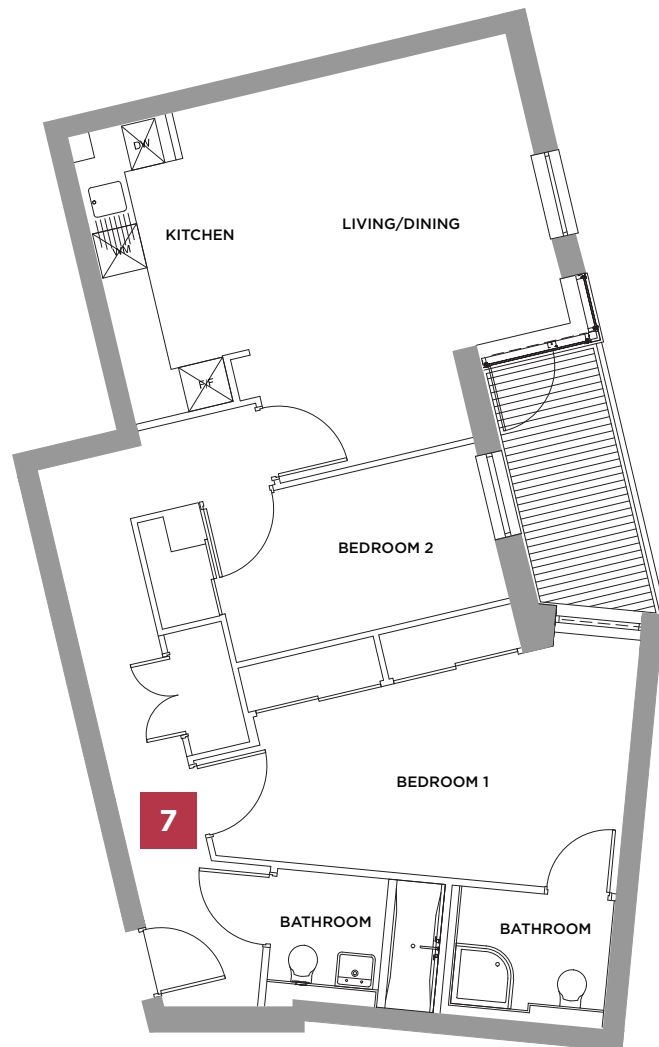

# APARTMENT 7

2 BEDROOM APARTMENT  
UPPER GROUND FLOOR  
BLOCK C

GROSS INTERNAL AREA: 74.0 SQ/M 797 SQ/FT	
ROOM	METRES
LIVING/DINER	5.08 × 4.54
KITCHEN	2.69 × 1.38
BEDROOM 1	5.64 × 3.39
BEDROOM 2	3.74 × 2.11

WHILST EVERY CARE HAS BEEN TAKEN TO ENSURE ACCURACY, THE FLOOR PLANS AND MEASUREMENTS CONTAINED IN THIS LITERATURE DO NOT FORM PART OF OR CONSTITUTE A REPRESENTATION OR WARRANTY AND SHOULD NOT BE RELIED UPON.